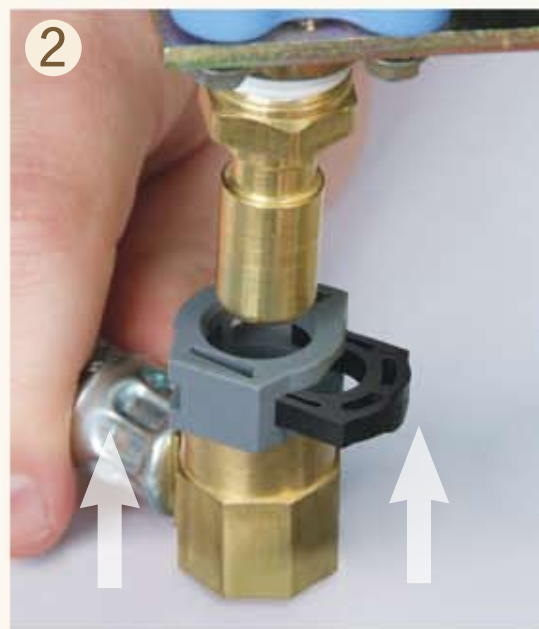

Quick Connect Dishwasher Kit

BrassCraft's new dishwasher Quick Connect Kit provides SureConnect™ connection technology with a Speedi Plumb® PLUS patented flexible polymer braid connector.

Easy. It couldn't be simpler for installers. A unique lockable housing lets plumbers see, feel and hear the connection as it's installed. No tools are required to install the connector to the dishwasher fitting.

Quick. Our new SureConnect system was designed to make short work of dishwasher connections, cutting installation time and effort.

Secure. Push and lock, then walk away with confidence. The SureConnect housing features dual o-rings of Viton®* and nitrile that provide a double seal to help assure a leak-free connection.

3 Easy Steps to Install

1. Install dishwasher fitting
2. Slide SureConnect elbow over dishwasher fitting
3. Click to secure!

Quick Connect Dishwasher Kit

Features/Benefits

- Ease of Installation
- Makes connector easy to attach & detach in tight quarters
- Connection Verifications: Audible, Tactile & Visual
- All SureConnect Quick Connect kits are leak tested at the factory
- Speedi Plumb® PLUS patented braided hose won't corrode and provides superior flexibility and kink resistance

Quick Connect Dishwasher Kit

**3/8" Comp. Inlet x SureConnect Outlet
w/SureConnect x 3/8" MIP Fitting**

Part No	UPC	Length of Connector	Qty	Lbs	List Price Per Unit
B1-48DWS D	026613135632	48"	10	8	32.36
B1-60DWS D	026613135649	60"	10	9	37.59
B1-72DWS D	026613135656	72"	10	10	42.48