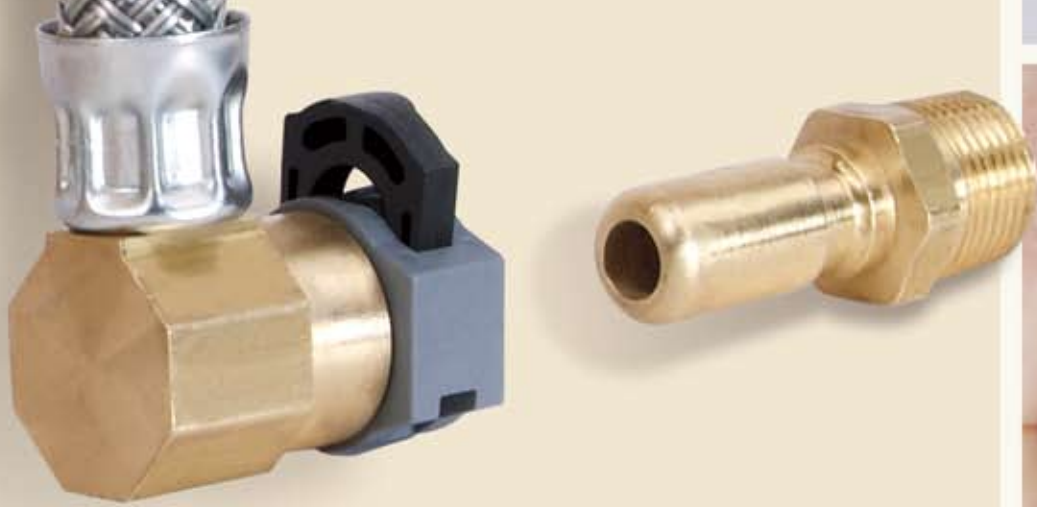

Quick Connect Dishwasher Kit

BrassCraft's new dishwasher Quick Connect Kit provides SureConnect™ connection technology with a Speedi Plumb® PLUS patented flexible polymer braid connector.

Easy. It couldn't be simpler for installers. A unique lockable housing lets plumbers see, feel and hear the connection as it's installed. No tools are required to install the connector to the dishwasher fitting.

Quick. Our new SureConnect system was designed to make short work of dishwasher connections, cutting installation time and effort.

Secure. Push and lock, then walk away with confidence. The SureConnect housing features dual o-rings of Viton®* and nitrile that provide a double seal to help assure a leak-free connection.

3 Easy Steps to Install

1. Install dishwasher fitting
2. Slide SureConnect elbow over dishwasher fitting
3. Click to secure!

Quick Connect Dishwasher Kit

Features/Benefits

- Ease of Installation
- Makes connector easy to attach & detach in tight quarters
- Connection Verifications: Audible, Tactile & Visual
- All SureConnect Quick Connect kits are leak tested at the factory
- Speedi Plumb® PLUS patented braided hose won't corrode and provides superior flexibility and kink resistance

Quick Connect Dishwasher Kit

**3/8" Comp. Inlet x SureConnect Outlet
w/SureConnect x 3/8" MIP Fitting**

Part No	UPC	Length of Connector	Qty	Lbs	List Price Per Unit
B1-48DWS D	026613135632	48"	10	8	32.36
B1-60DWS D	026613135649	60"	10	9	37.59
B1-72DWS D	026613135656	72"	10	10	42.48